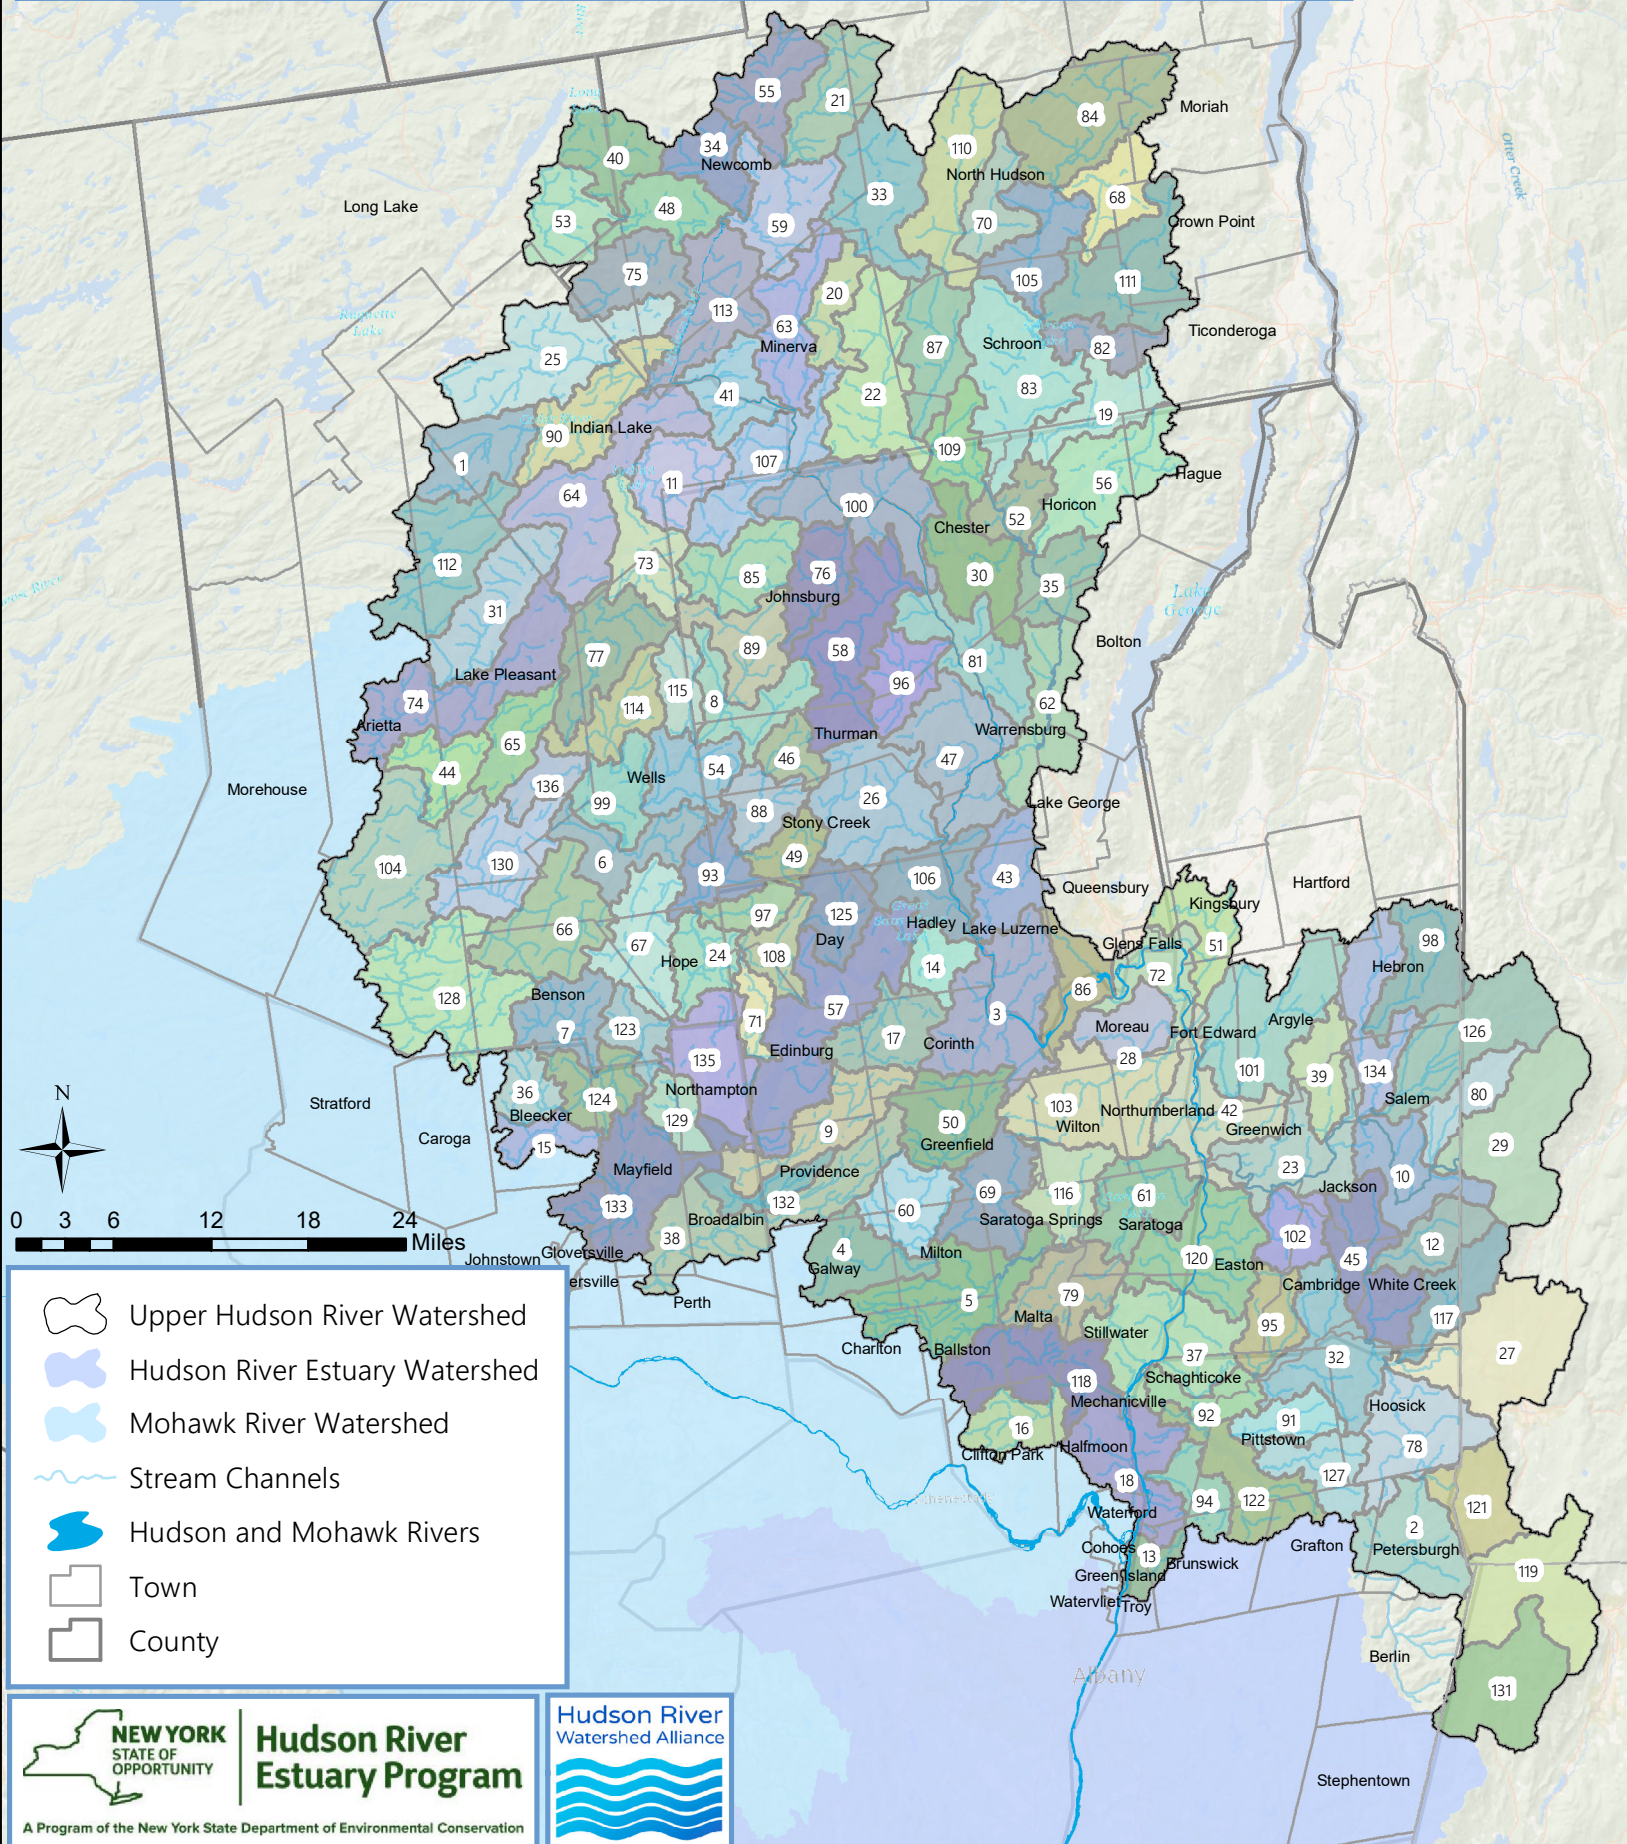

# Upper Hudson River Watershed

Sources: Esri, GEBCO, NOAA, National Geographic, Garmin, HERE, Geonames.org, and other contributors, Esri, Garmin, GEBCO, NOAA NGDC, and other contributors

Watershed Boundary Dataset and National Hydrography Dataset from USGS. Civil Boundaries from the NYS Office of Information Technology Services GIS Program Office.